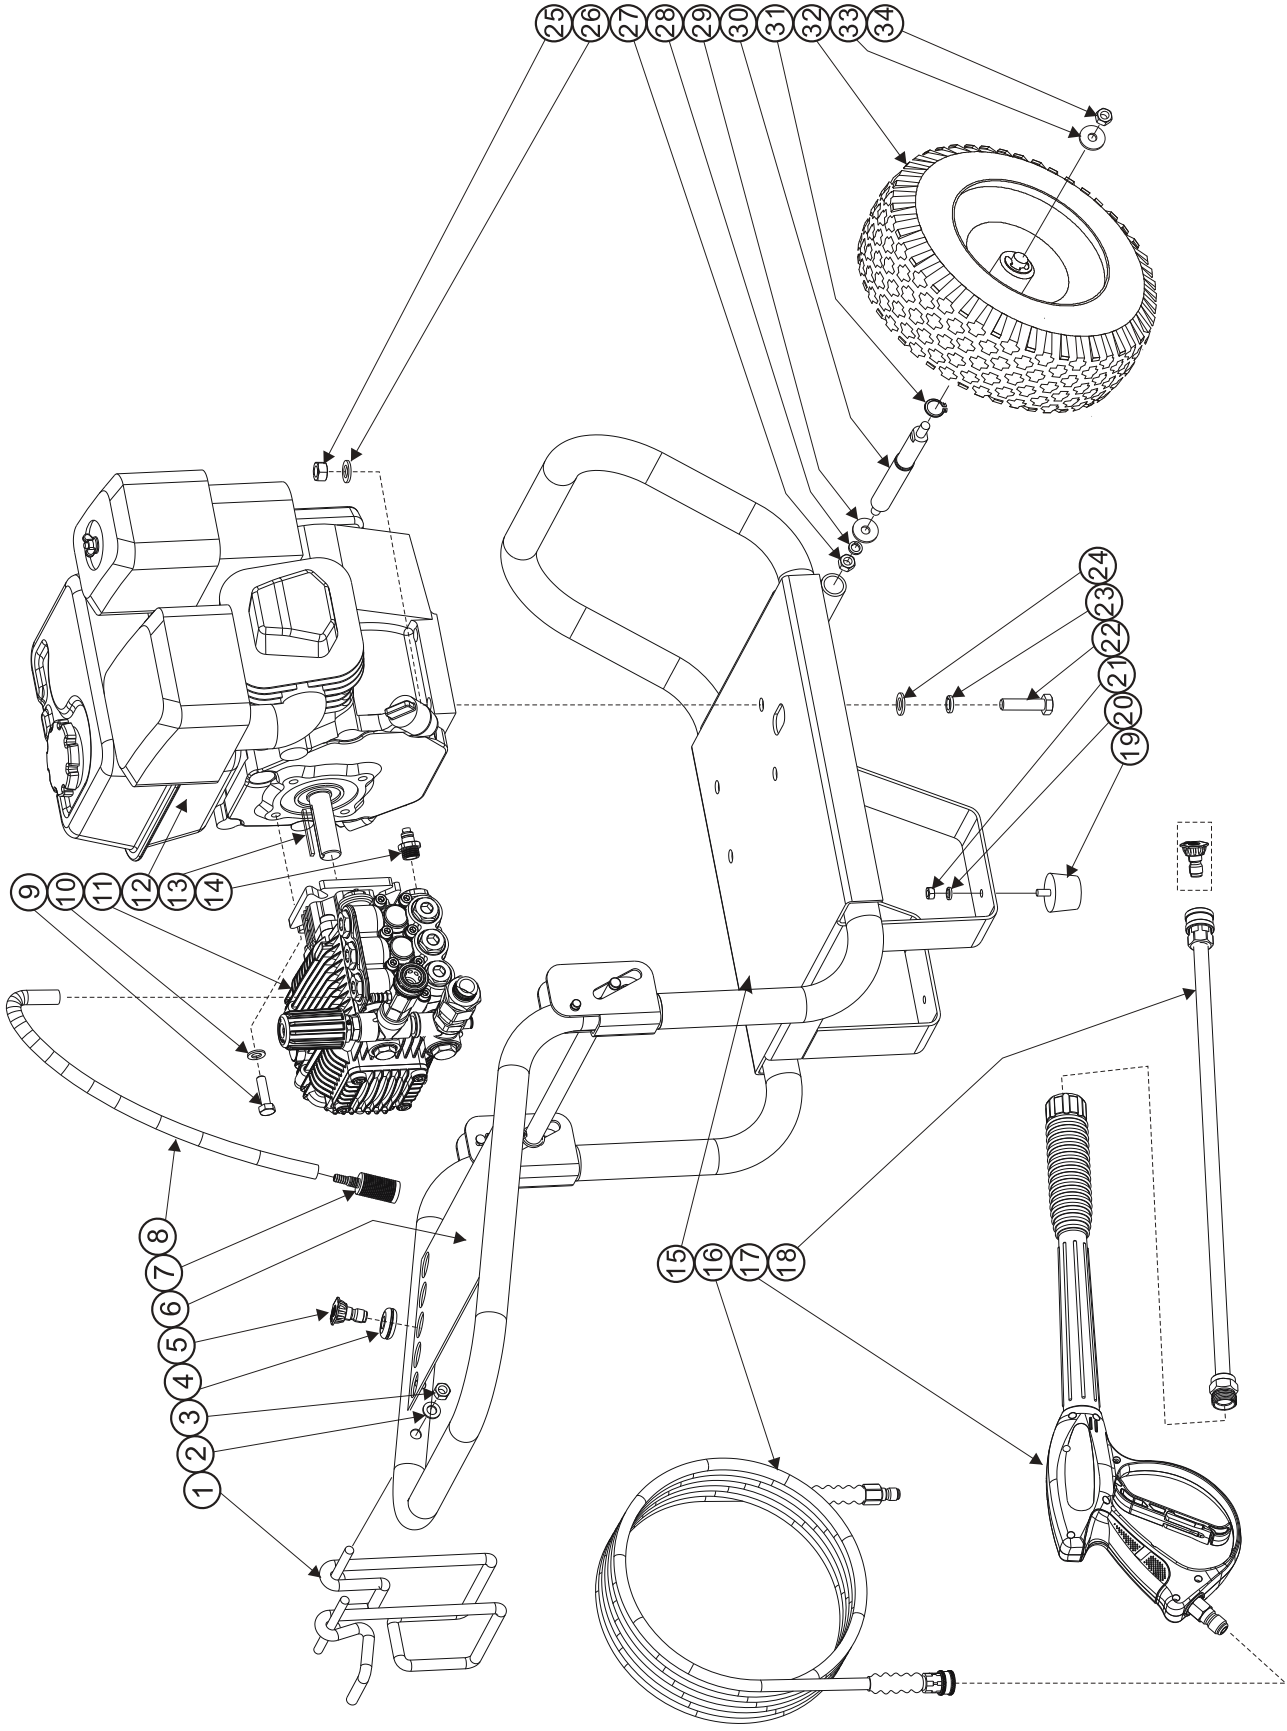

# DAN3000A Parts List

Item	Part No.	Description
1	DAN3000A-1	Gun Holder & Hose Hook
2	DAN3000A-2	Plain Washer
3	DAN3000A-3	Fix Nut
4	DAN3000A-4	Grommet
5	MPMD4721	Nozzle Set
6		Decal
7	DAN3000A-7	Filter
8	DAN3000A-8	Chemical Inlet Hose
9	DAN3000A-9	Pump Fix Bolt
10		Spring Washer
11	DAN3000A-PUMP	Pump Assembly
12		Engine
13	DAN3000A-13	Key
14	DAN3000A-14	Thermal Protect Hose
15		Frame
16	MPMD4623	High Pressure Hose

Item	Part No.	Description
17		Spray Gun
18		Wand
19	DAN3000A-19	Rubber Foot
20	DAN3000A-20	Plain Washer
21	DAN3000A-21	Fix Nut
22		Engine Fix Bolt
23		Spring Washer
24		Plain Washer
25		Fix Nut
26		Spring Washer
27	DAN3000A-27	Axle Fix Nut
28	DAN3000A-28	Spring Washer
29	DAN3000A-29	Plain Washer
30	DAN3000A-30	Axle
31	DAN3000A-31	Clip
32	DAN3000A-32	Wheel
33	DAN3000A-33	Plain Washer
34	DAN3000A-34	Wheel Fix Nut